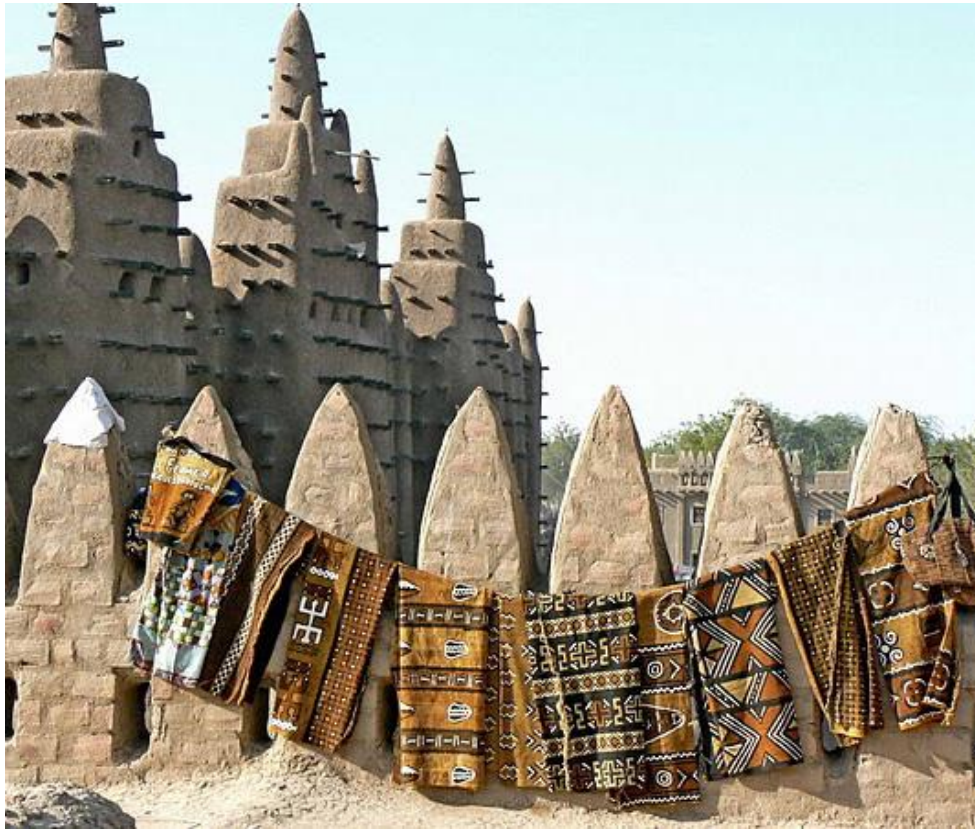

**MUDCLOTH
“BÓGÓLANFINI”**

EMORY

MICHAEL C. CARLOS MUSEUM

Don't forget to look for these objects and more in our Galleries!

For more information about tours, visit: <https://carlos.emory.edu/public-and-school-tours>

© 2020 Developed by the Parsons Conservation Laboratory of the Carlos Museum at Emory University in partnership with Briarlake Elementary School, Dekalb County School District, Georgia.