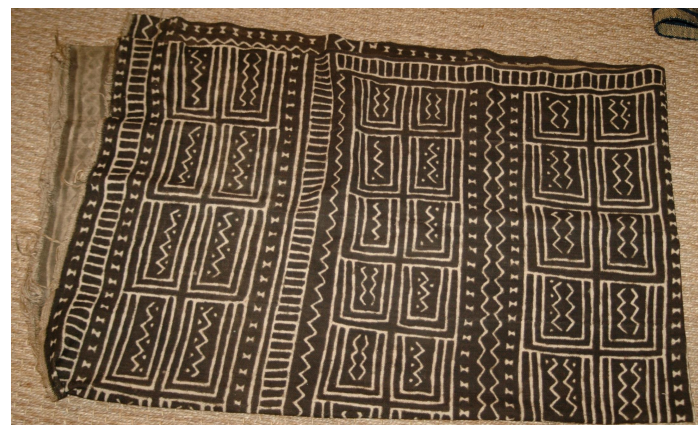

**MUDCLOTH
“BÓGÓLANFINI”**

EMORY

MICHAEL C. CARLOS MUSEUM

Don't forget to look for these objects and more in our Galleries!

For more information about tours, visit: <https://carlos.emory.edu/public-and-school-tours>

© 2020 Developed by the Parsons Conservation Laboratory of the Carlos Museum at Emory University in partnership with Briarlake Elementary School, Dekalb County School District, Georgia.